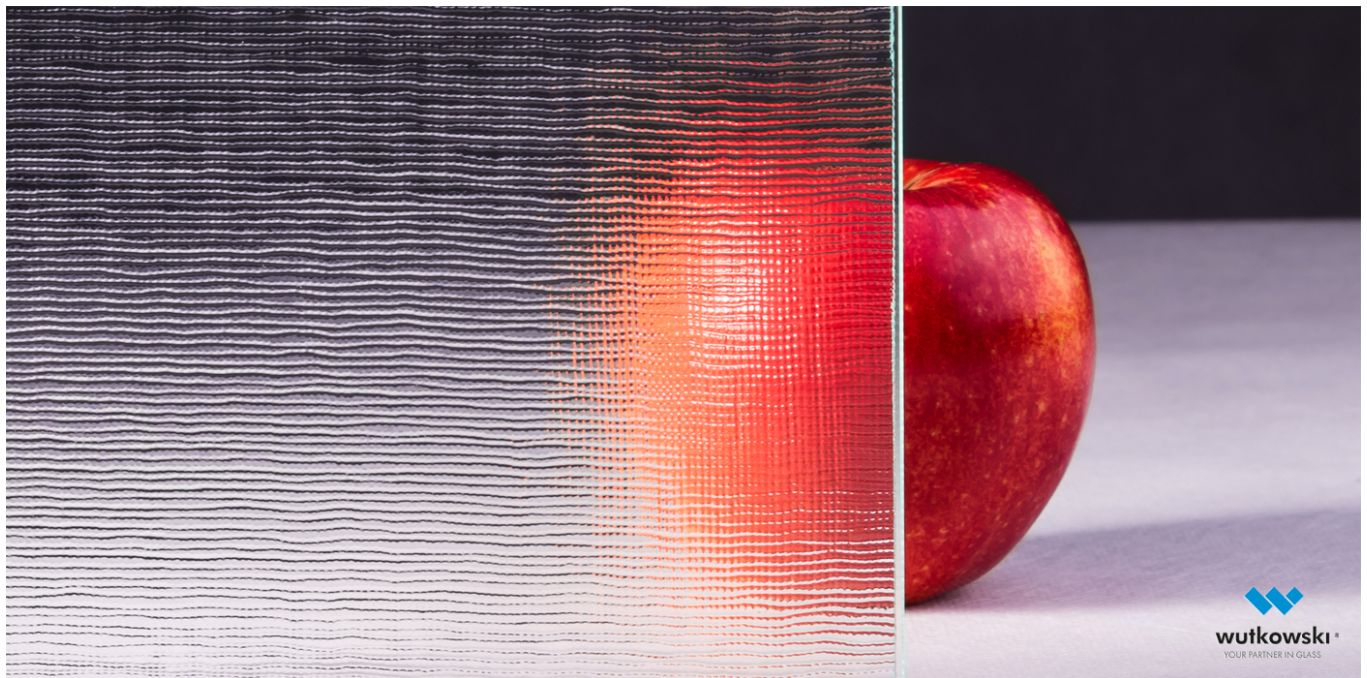

Thela

Producent: Saint - Gobain

Wymiary

4mm

2000x1605

3210x2000