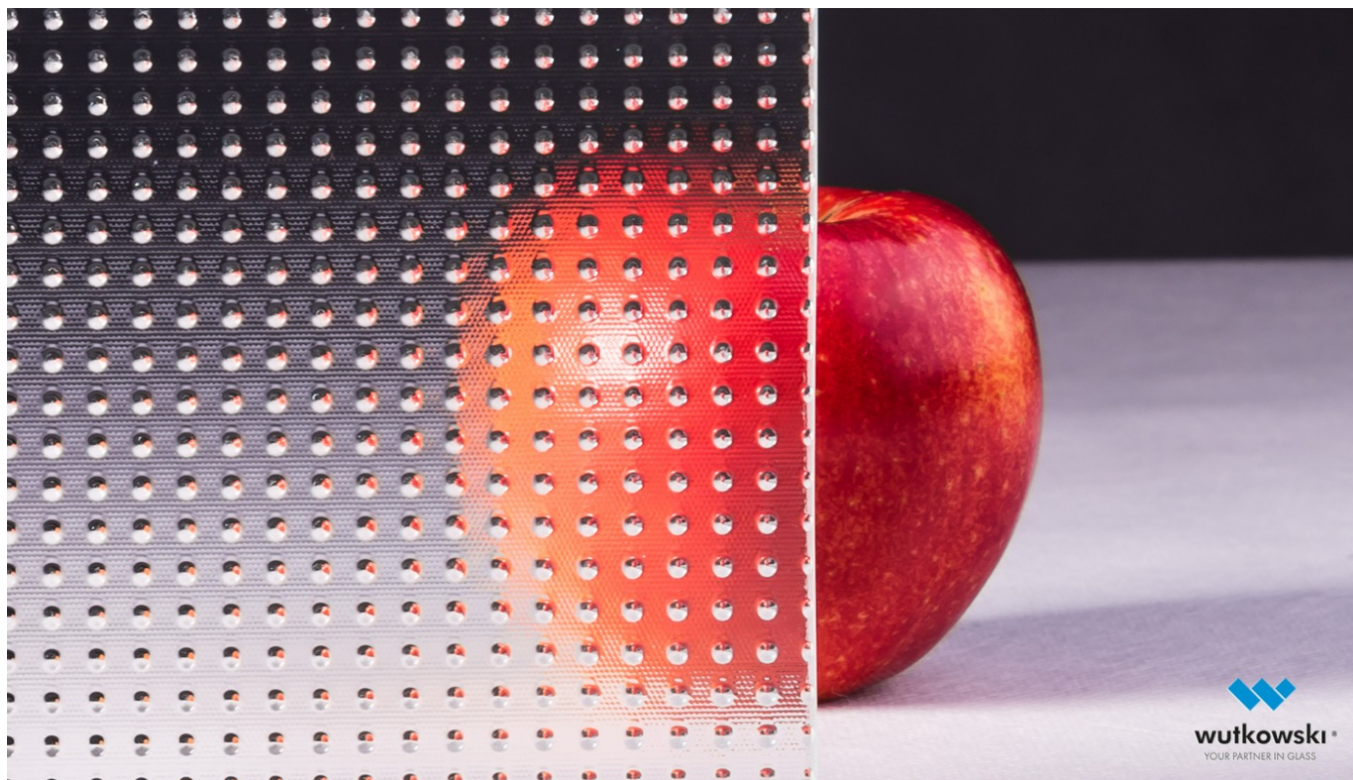

Master Shine

Producent: Saint - Gobain

Wymiary

4mm

2000x1605

3210x2000

8mm

2040x1650

3300x2040