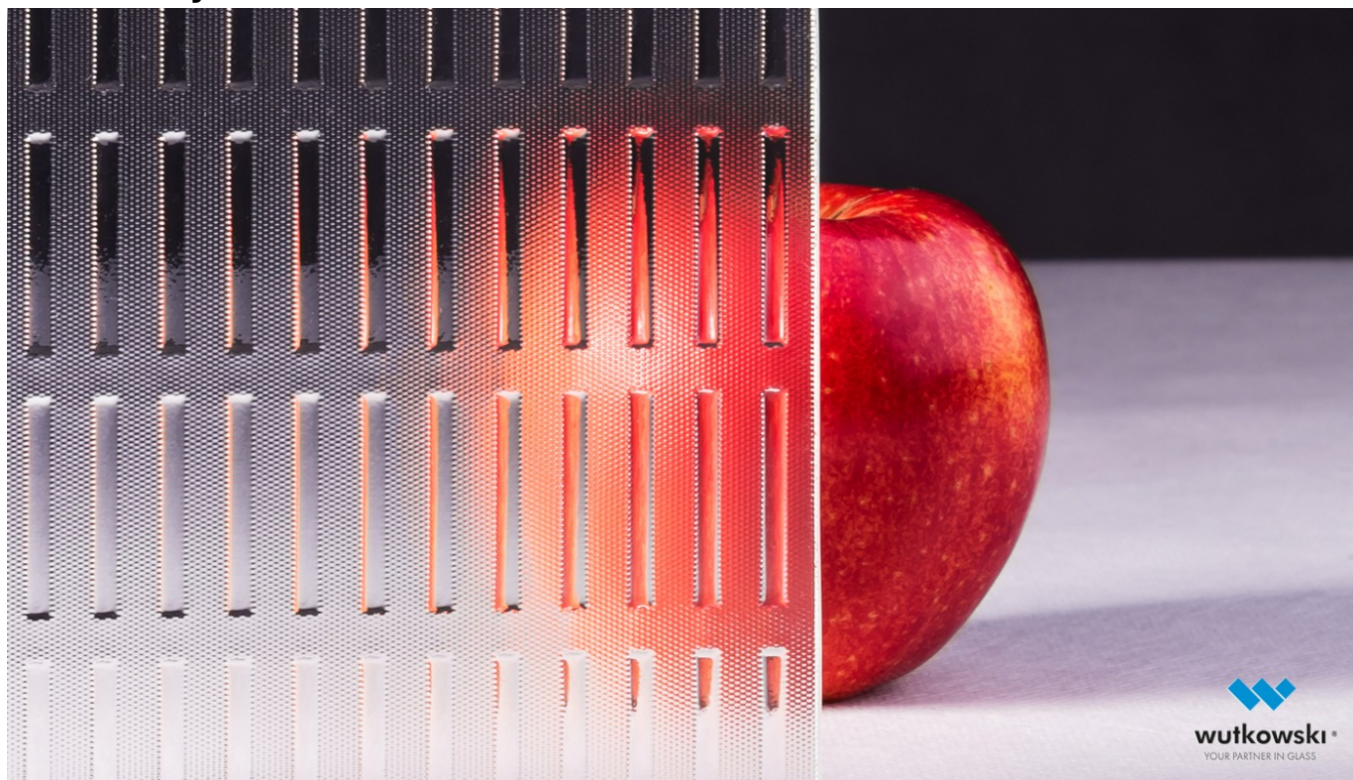

Master Ray

Producent: Saint - Gobain

Wymiary

4mm

2000x1605

3210x2000

8mm

2040x1650