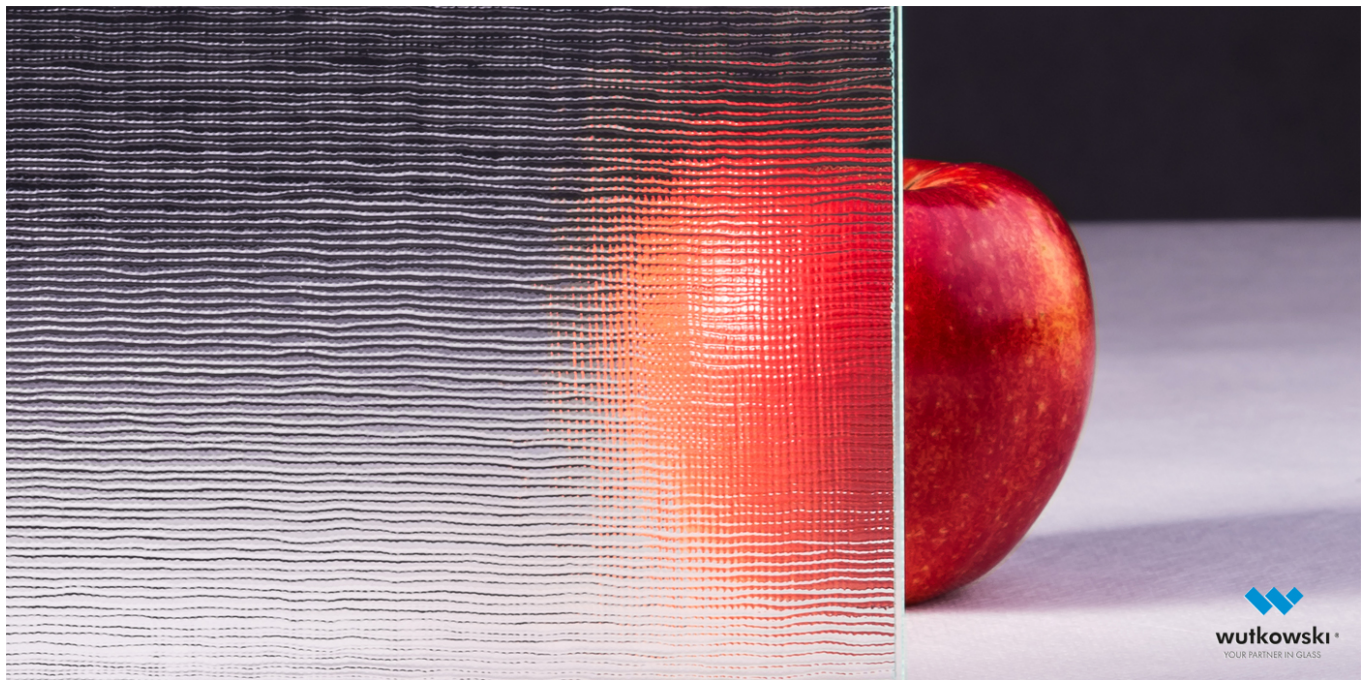

Thela

Producent: Saint - Gobain

Wymiary

4mm

2000x1605

3210x2000