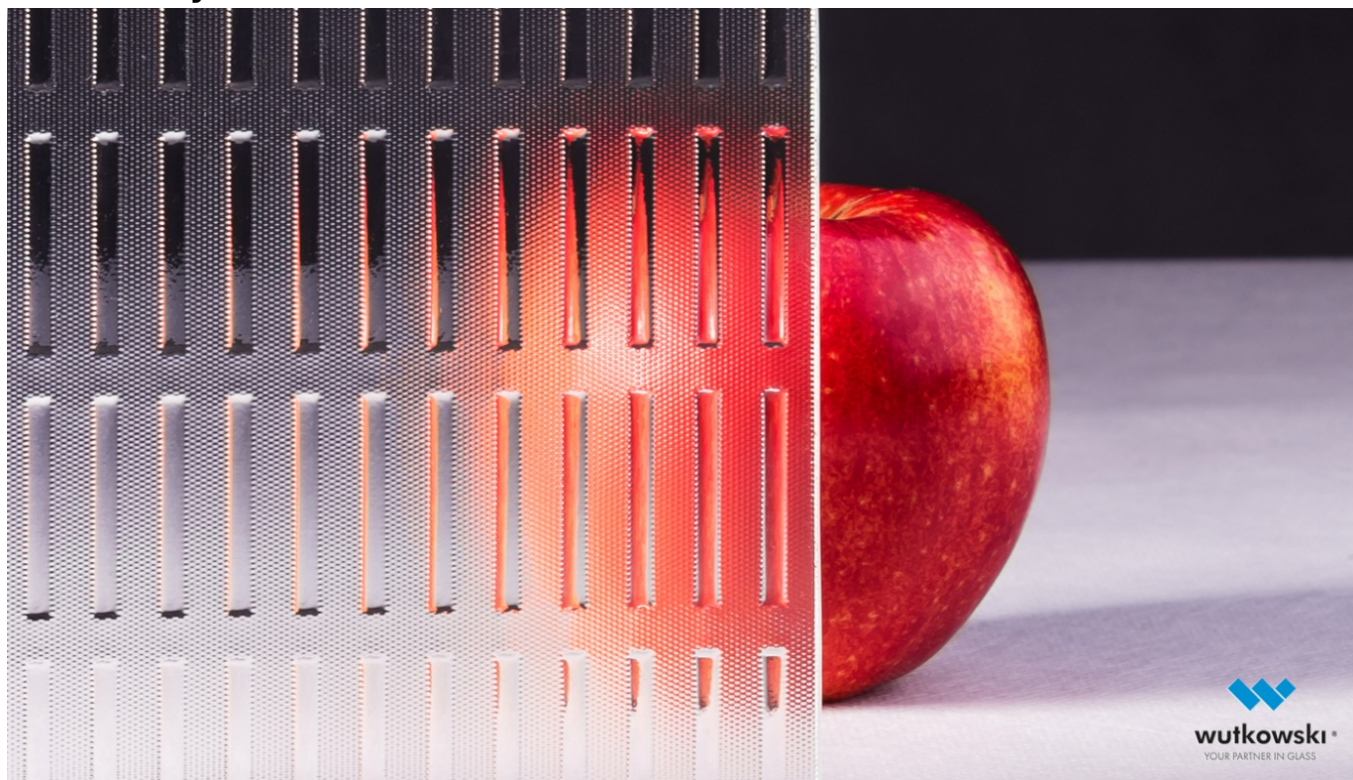

Master Ray

Producent: Saint - Gobain

Wymiary

4mm
2000x1605
3210x2000

8mm
2040x1650
3300x2040