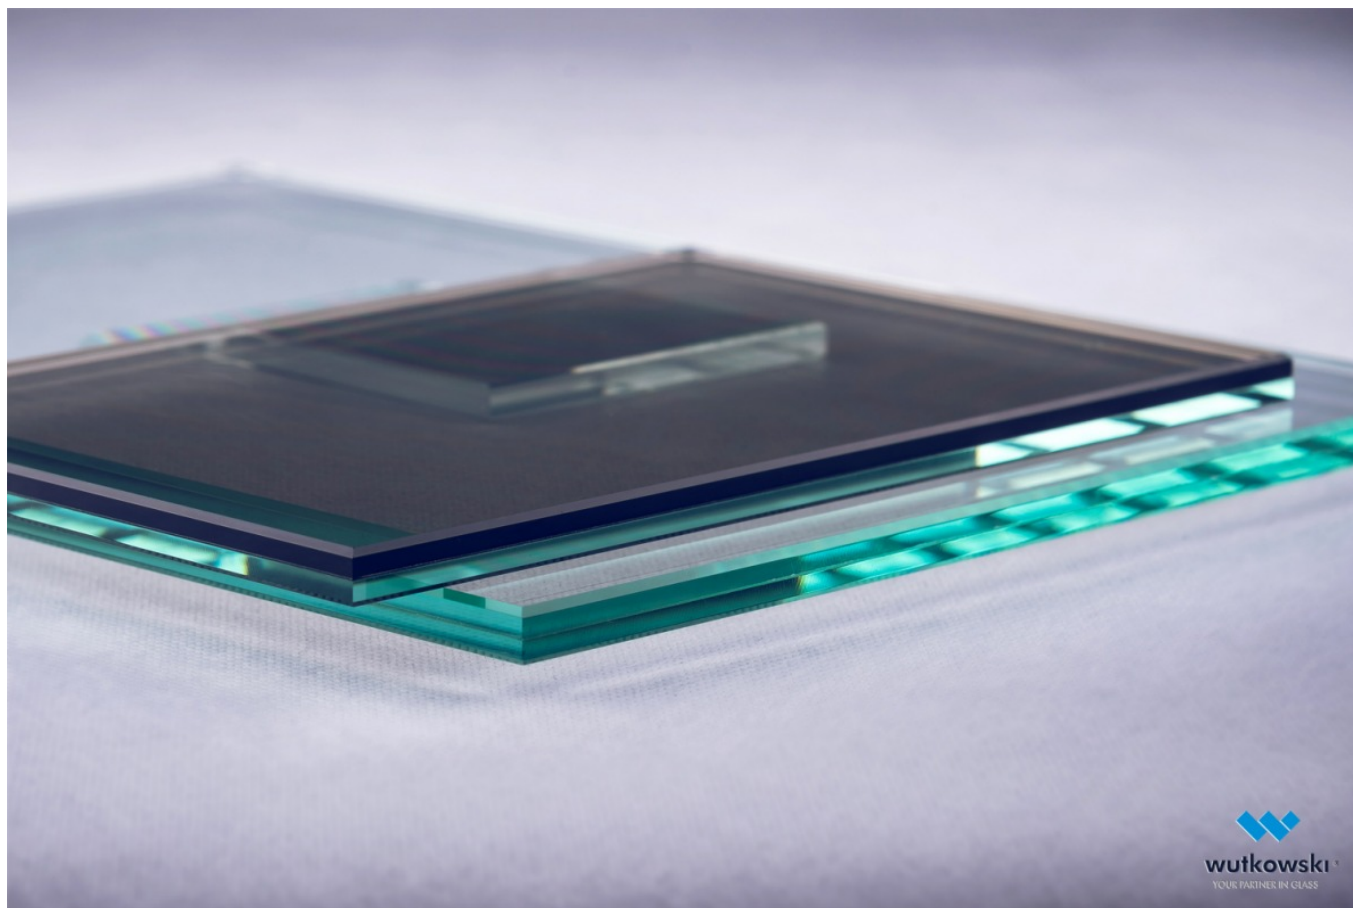

Grafit

wutkowski
YOUR PARTNER IN GLASS

Wymiary:

33.1

2250x1605

3210x2250

44.1

2250x1605

3210x2250